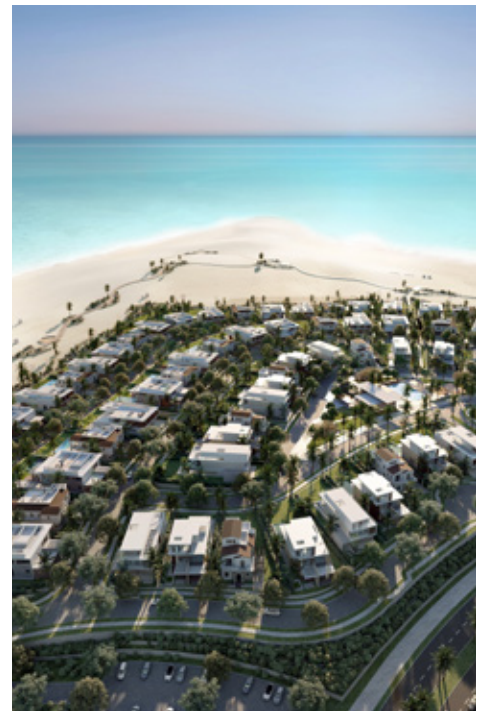

LOCATION MARKAZ AL ALAMEIN, EGYPT

CLIENT EMAAR MISR

MARASSI BAY

PROJECT TYPE	MASTER PLANNING, ARCHITECTURE
SIZE	13.4 HECTARES/33 ACRES
UNITS	92
VILLA SIZE RANGE (BUA)	466-730 SM
FAR	0.45

Marassi Bay is graced with beautiful ocean views, both to the Sidi Abdel Rahman to the East and the Mediterranean Sea to the North. The Peninsula Point also has beautiful rock formations that project into the ocean, with fantastic soft sand beaches. It is the most spectacular site within the Marassi Planned Community. The site plan developed embraces these qualities for a total of 92 homes designed with a variety of Modern, Contemporary and Santa Barbara style architecture, creating the image of an elegant and striking hillside resort.