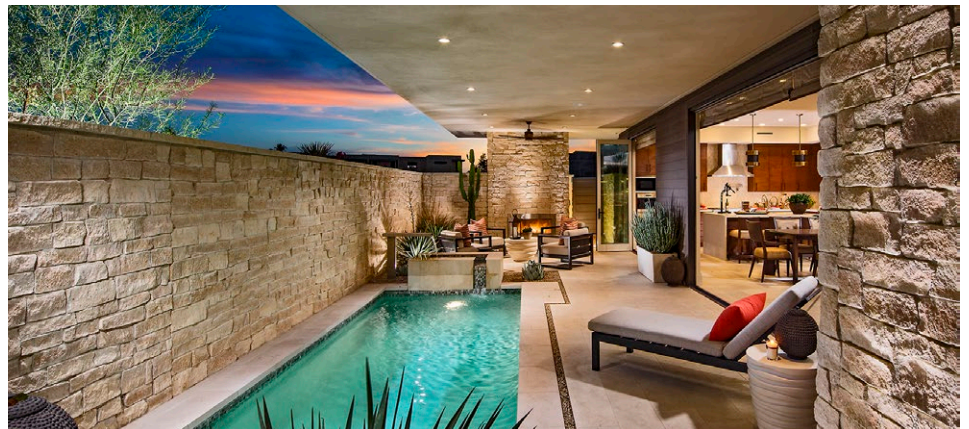

LOCATION PARADISE VALLEY, AZ
CLIENT THE NEW HOME COMPANY

JZMK
PARTNERS

VILLAS AT MOUNTAIN SHADOWS

PROJECT TYPE MULTI-FAMILY
SIZE 10.5 ACRES
52 UNITS

The Villas at Mountain Shadows is located in Paradise Valley, Arizona - a town known for its first-class resorts, golf courses, shopping and restaurants. The site is adjacent to the historic Mountain Shadows Resort and offers breathtaking views of Camelback Mountain. The 10.5 Acre site consists of 13 2-story multifamily buildings each containing 4 stacked flats. Planning the site involved careful view analysis, ensuring that every residence on site would receive the best possible views of Camelback Mountain, revered as a community icon to locals.